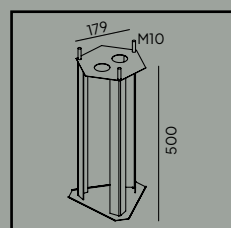

Art. 7660

Adapter $\varnothing 60$ for mounting on pole $\varnothing 76$

Art. 405

Concreting anchor

Art. 406

Anchoring support

Art	Type of light source	Watt	Luminous flux	Colour temperature	L70/B50	Light control	Lens
1815AL	LED	14,4W	1991lm	3000K	> 120 000h	-	IESNA type V
1815GR			2747lm				
1823AL		19,4W	2718lm	4000K			
1823GR			2718lm				
1843AL		14,4W	2031lm	4000K			
1843GR			2031lm				
1835AL		17,5W	1625lm	3000K	50 000h	-	
1835GR			1568lm				
5070AL							
5070GR							
1915AL							
1915GR							