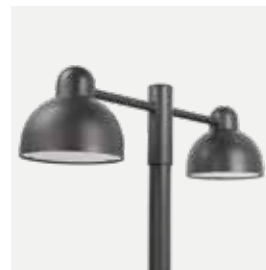

Koster Pole

Koster mounted on pole 1273, further information on pages 417 - 418.

CE	220-240V	IK10	IP65	⏚	DIM	DALI
LED	E27	Al	PC	50	60	

Colour:

- Aluminium
- Graphite

Colour temperature:

2700K* 3000K 4000K

*2700K on request only, contact your supplier.

Luminaire suitable for extreme conditions.

Fully replaceable electrical kit.

Energy under control (mainly energy-saving solutions - control, dimming, motion-dusk sensor).

Accessories:

Luminaires sold separately, recommended poles $\varnothing 50$ and $\varnothing 60$, further information on pages 417 - 418.